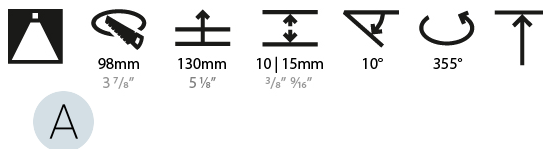

PHYSICAL

Shape: Round
Diameter (mm): 107
Diameter (in): 4 3/16
Height (mm): 112
Height (in): 4 7/16
Ceiling Thickness (mm): 10 / 12.5 / 15
Ceiling Thickness (in): 3/8 or 1/2 or 9/16
Min. Recessing Depth (mm): 130
Min. Recessing Depth (in): 5 1/8
Light Distribution: Adjustable / Downlight
Weight (kg): 0.485
Weight (lbs): 1.07
Fixture Finish: SSR / BKV / CWI / CRY / HAB / LAG / UFT / ITA / RUA / RUR / MIC / FTG / MYG / TWT / LOD / PUS / FRO / FUP / KIA / POP / BLS / SPG / MEY / GOH / GUM / CHC / COM / ABZ / JAG / OBR / MOS / ROR
Fixture Material: Aluminum Die Cast
Cut-out Measurements: 98mm / 3 7/8"

ELECTRICAL

Lamp Type: LED (Zhaga Standard)
Input Wattage (W): 15.5
Total Output Wattage (W): 13
Dimming: Tri-Mode (Non-Dimming and Phase Dimming (120Vac only) and 0-10V Dimming)
Driver Included: No
Driver Location: Recessed Housing
Driver Type: Constant Current - Universal
Driver Class: Class 2
Housing: See components
Input Voltage (V): 120 - 277
Constant Current (MA): 500

LED

Number of LEDs: 1
Color Temperature (°K): 2700 / 3000 / 3500 / 4000
Max. Delivered Lumen (lm): 940 / 980 / 1029 / 1050
Nominal Lumen (lm): 1386 / 1438 / 1511 / 1542
CRI: >90 CRI
Lamp Life (hrs): 50000

OPTICAL

Reflector: 20 / 40 / 60
Adjustability: Rotational 355°, Tilt 10°

RATINGS AND CERTIFICATIONS

Certified By: Certified for North American Standards
IP rating: IP20