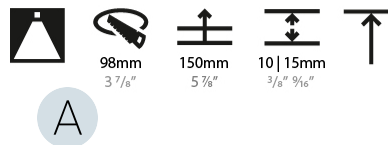

GENERAL

Series: Bioniq
Subseries: Bioniq Round Deep
Brand: Prolicht
Division: Architectural
Mounting Type: Recessed
Mounting Location: Ceiling
Subcategory: Downlight

PHYSICAL

Shape: Round
Diameter (mm): 107
Diameter (in): 4 3/16
Height (mm): 130
Height (in): 5 1/8
Ceiling Thickness (mm): 10 / 12.5 / 15
Ceiling Thickness (in): 3/8 or 1/2 or 9/16
Min. Recessing Depth (mm): 150
Min. Recessing Depth (in): 5 7/8
Light Distribution: Downlight
Weight (kg): 0.533
Weight (lbs): 1.18
Fixture Finish: SSR / BKV / CWI / CRY / HAB / LAG / UFT / ITA / RUA / RUR / MIC / FTG / MYG / TWT / LOD / PUS / FRO / FUP / KIA / POP / BLS / SPG / MEY / GOH / GUM / CHC / COM / ABZ / JAG / OBR / MOS / ROR
Fixture Material: Aluminum Die Cast
Cut-out Measurements: 98mm / 3 7/8"

ELECTRICAL

Lamp Type: LED (Zhaga Standard)
Input Wattage (W): 15.5
Total Output Wattage (W): 13
Dimming: Tri-Mode (Non-Dimming and Phase Dimming (120Vac only) and 0-10V Dimming)
Driver Included: No
Driver Location: Recessed Housing
Driver Type: Constant Current - Universal
Driver Class: Class 2
Housing: See components
Input Voltage (V): 120 - 277
Constant Current (MA): 500

LED

Number of LEDs: 1
Color Temperature (°K): 2700 / 3000 / 3500 / 4000
Max. Delivered Lumen (lm): 1140 / 1180 / 1245 / 1270
CRI: >90 CRI
Lamp Life (hrs): 50000

OPTICAL

Reflector°: 20 / 40 / 60

RATINGS AND CERTIFICATIONS

Certified By: Certified for North American Standards
IP rating: IP54